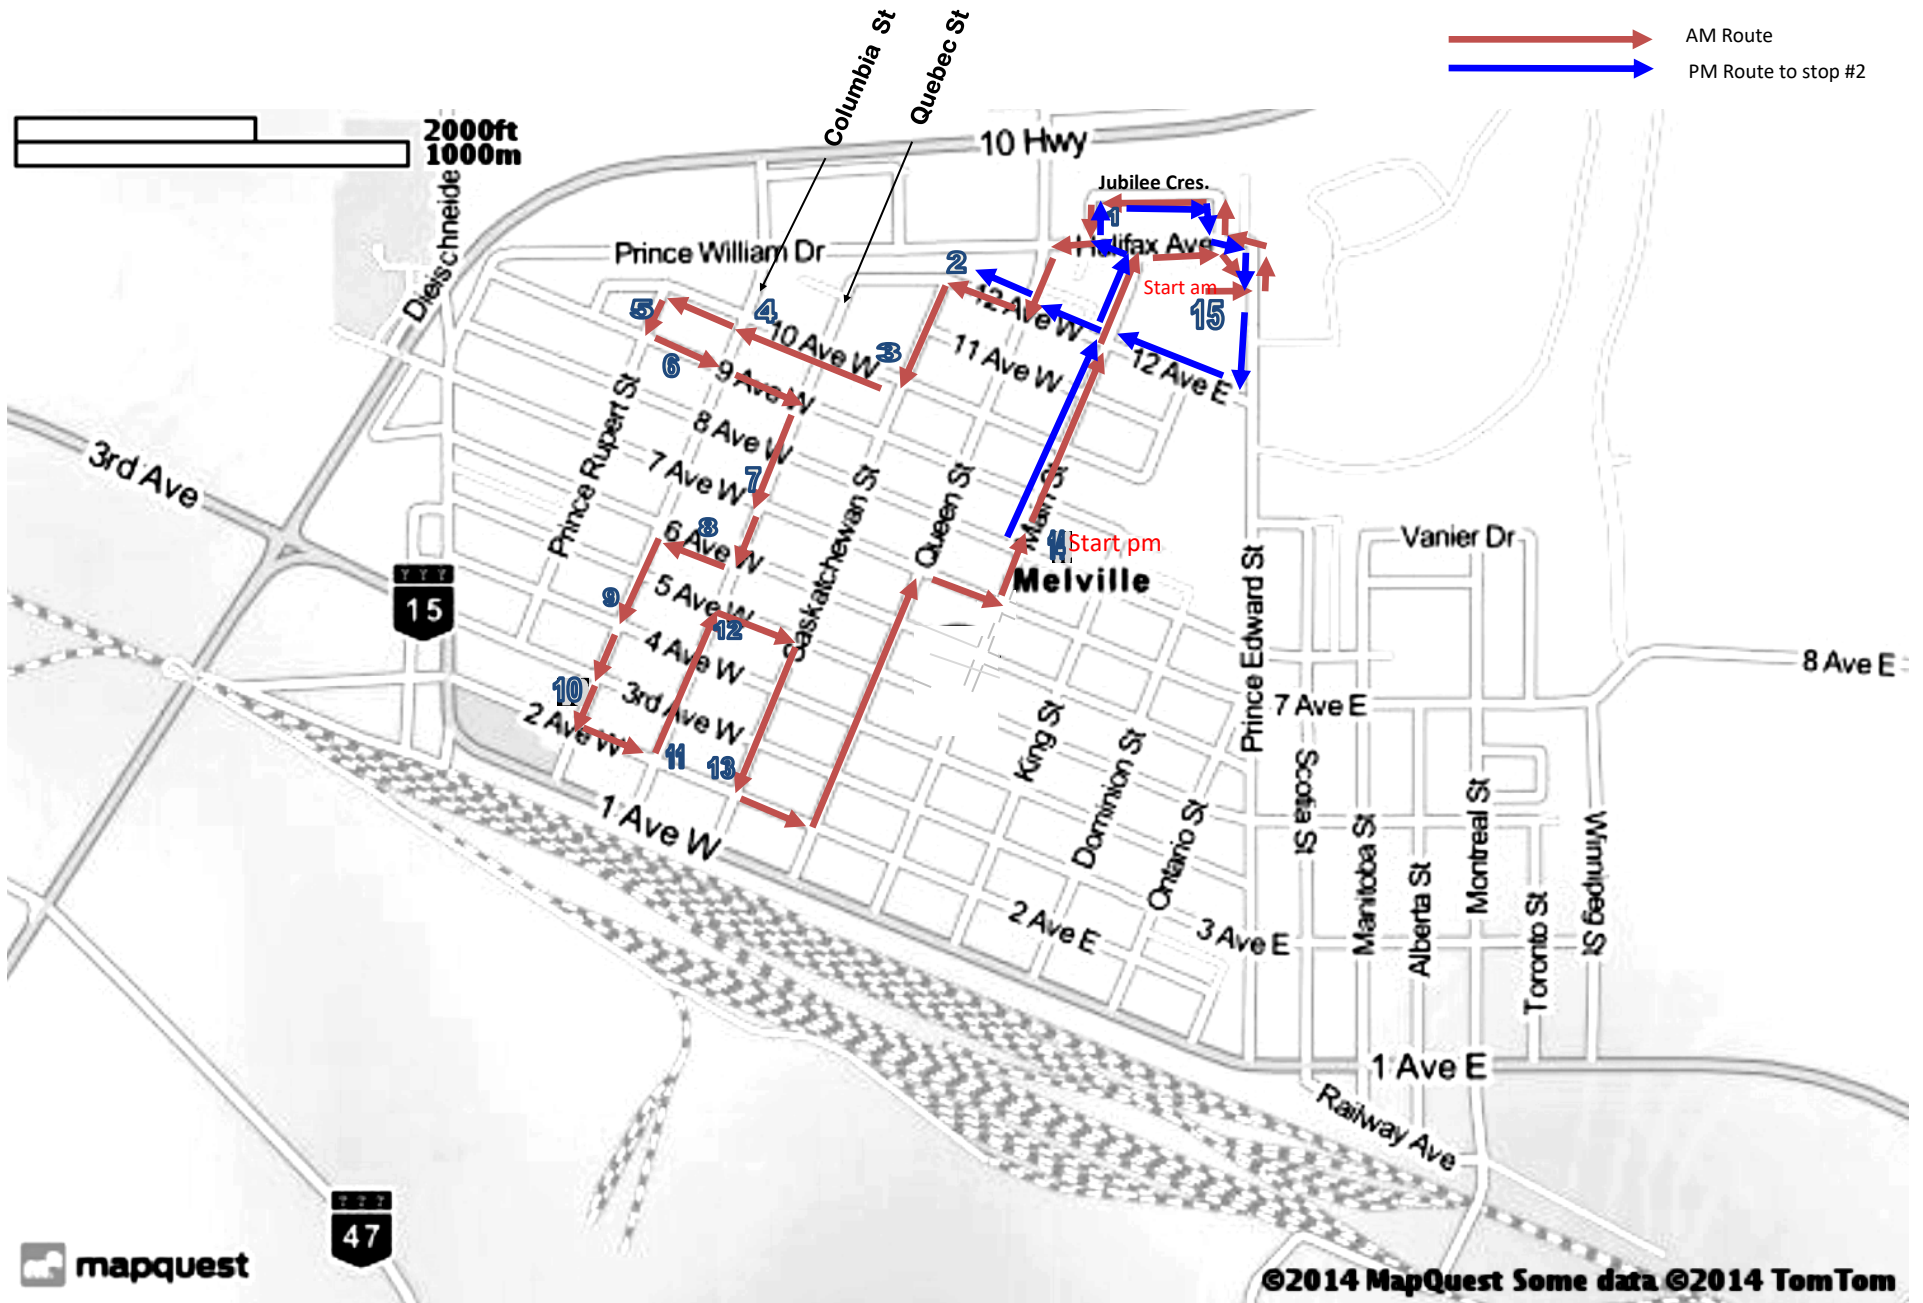

Christ the Teacher City Bus West Route—Melville 2022—2023

Christ the Teacher City Bus East Route—Melville 2022—2023

Bus Stop Text – East Route 2022 -2023

<u>STOP #</u>	<u>MORNING PICK-UP TIME</u>	<u>LOCATION</u>	<u>AFTER SCHOOL DROP-OFF TIME</u>
		ST HENRY'S JUNIOR ELEMENTARY SCHOOL	3:30 PM
		ST HENRY'S SENIOR ELEMENTARY SCHOOL	3:37 PM
21	8:20 AM	222 - 6th Ave. E.	3:40 PM
22	8:21 AM	4th Ave. E. & King	3:41 PM
23	8:22 AM	4th Ave. E. & Dominion	3:42 PM
24	8:23 AM	5th Ave. E. & Ontario	3:43 PM
25	8:24 AM	3rd Ave. E. & Prince Edward	3:45PM
26	8:25AM	5th Ave. E. & Manitoba	3:46 PM
27	8:26 AM	3rd Ave. E. & Alberta	3:47 PM
28	8:27 AM	3rd Ave. E. & Toronto	3:49 PM
29	8:30 AM	45 Park Blvd.	3:51 PM
30	8:31 AM	7 Park Blvd.	3:52 PM
31	8:34 AM	7th Ave. E. Vanier	3:53 PM
32	8:35 AM	Montreal St. & Vanier Dr.	3:54 PM
33	8:37 AM	10th Ave. E. & Scotia	3:57 PM
34	8:40 AM	ST HENRY'S JUNIOR ELEMENTARY SCHOOL	4:00 PM
35	8:45 AM	ST HENRY'S SENIOR ELEMENTARY SCHOOL	