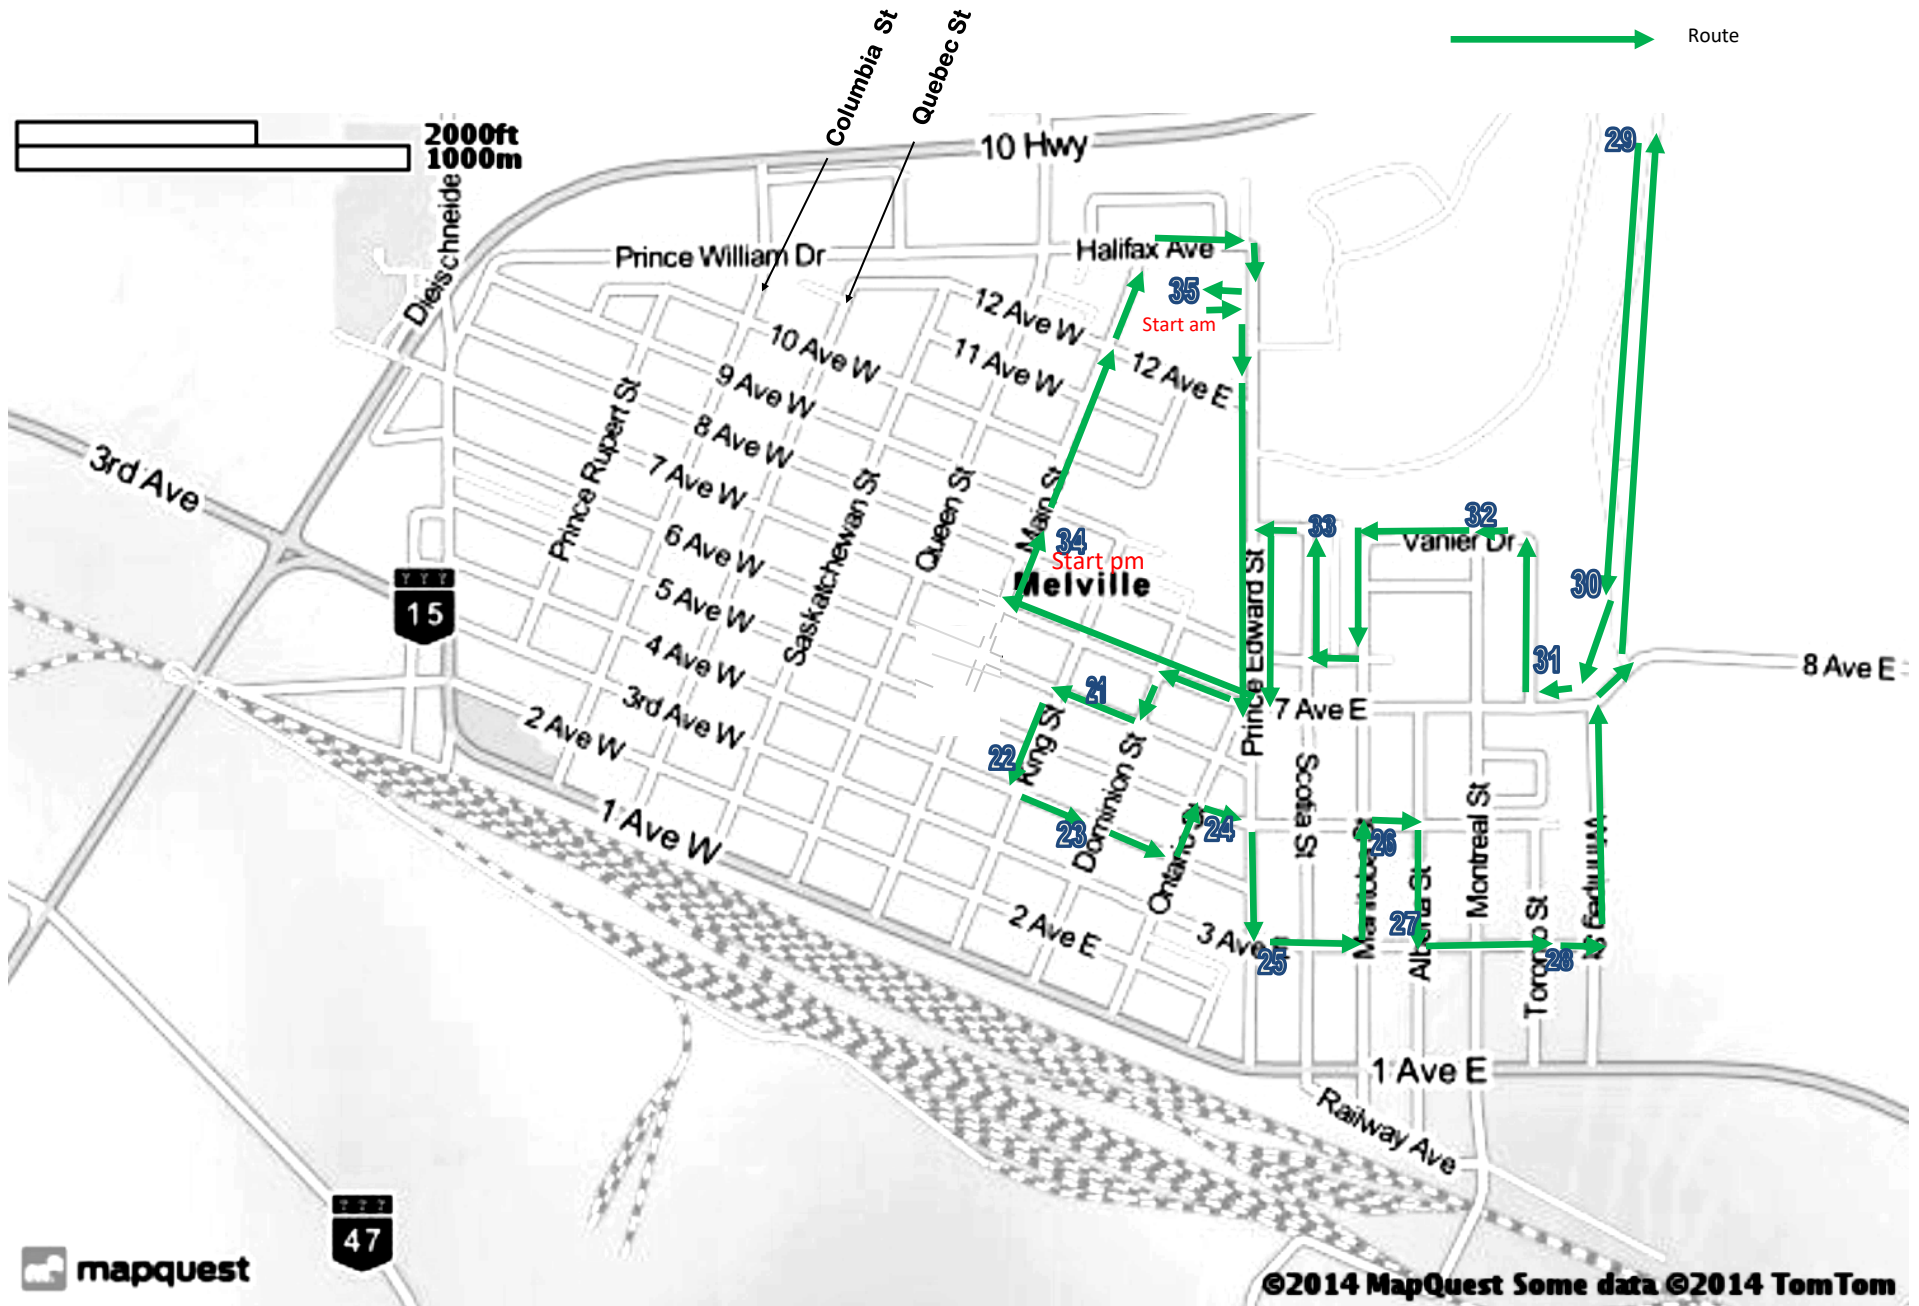

Christ the Teacher City Bus West Route—Melville 2022—2023

Christ the Teacher City Bus East Route—Melville 2022—2023

Bus Stop Text – East Route 2022 -2023

<u>STOP #</u>	<u>MORNING PICK-UP TIME</u>	<u>LOCATION</u>	<u>AFTER SCHOOL DROP-OFF TIME</u>
		ST HENRY'S JUNIOR ELEMENTARY SCHOOL	3:30 PM
		ST HENRY'S SENIOR ELEMENTARY SCHOOL	3:37 PM
21	8:20 AM	222 - 6th Ave. E.	3:40 PM
22	8:21 AM	4th Ave. E. & King	3:41 PM
23	8:22 AM	4th Ave. E. & Dominion	3:42 PM
24	8:23 AM	5th Ave. E. & Ontario	3:43 PM
25	8:24 AM	3rd Ave. E. & Prince Edward	3:45PM
26	8:25AM	5th Ave. E. & Manitoba	3:46 PM
27	8:26 AM	3rd Ave. E. & Alberta	3:47 PM
28	8:27 AM	3rd Ave. E. & Toronto	3:49 PM
29	8:30 AM	45 Park Blvd.	3:51 PM
30	8:31 AM	7 Park Blvd.	3:52 PM
31	8:34 AM	7th Ave. E. Vanier	3:53 PM
32	8:35 AM	Montreal St. & Vanier Dr.	3:54 PM
33	8:37 AM	10th Ave. E. & Scotia	3:57 PM
34	8:40 AM	ST HENRY'S JUNIOR ELEMENTARY SCHOOL	4:00 PM
35	8:45 AM	ST HENRY'S SENIOR ELEMENTARY SCHOOL	