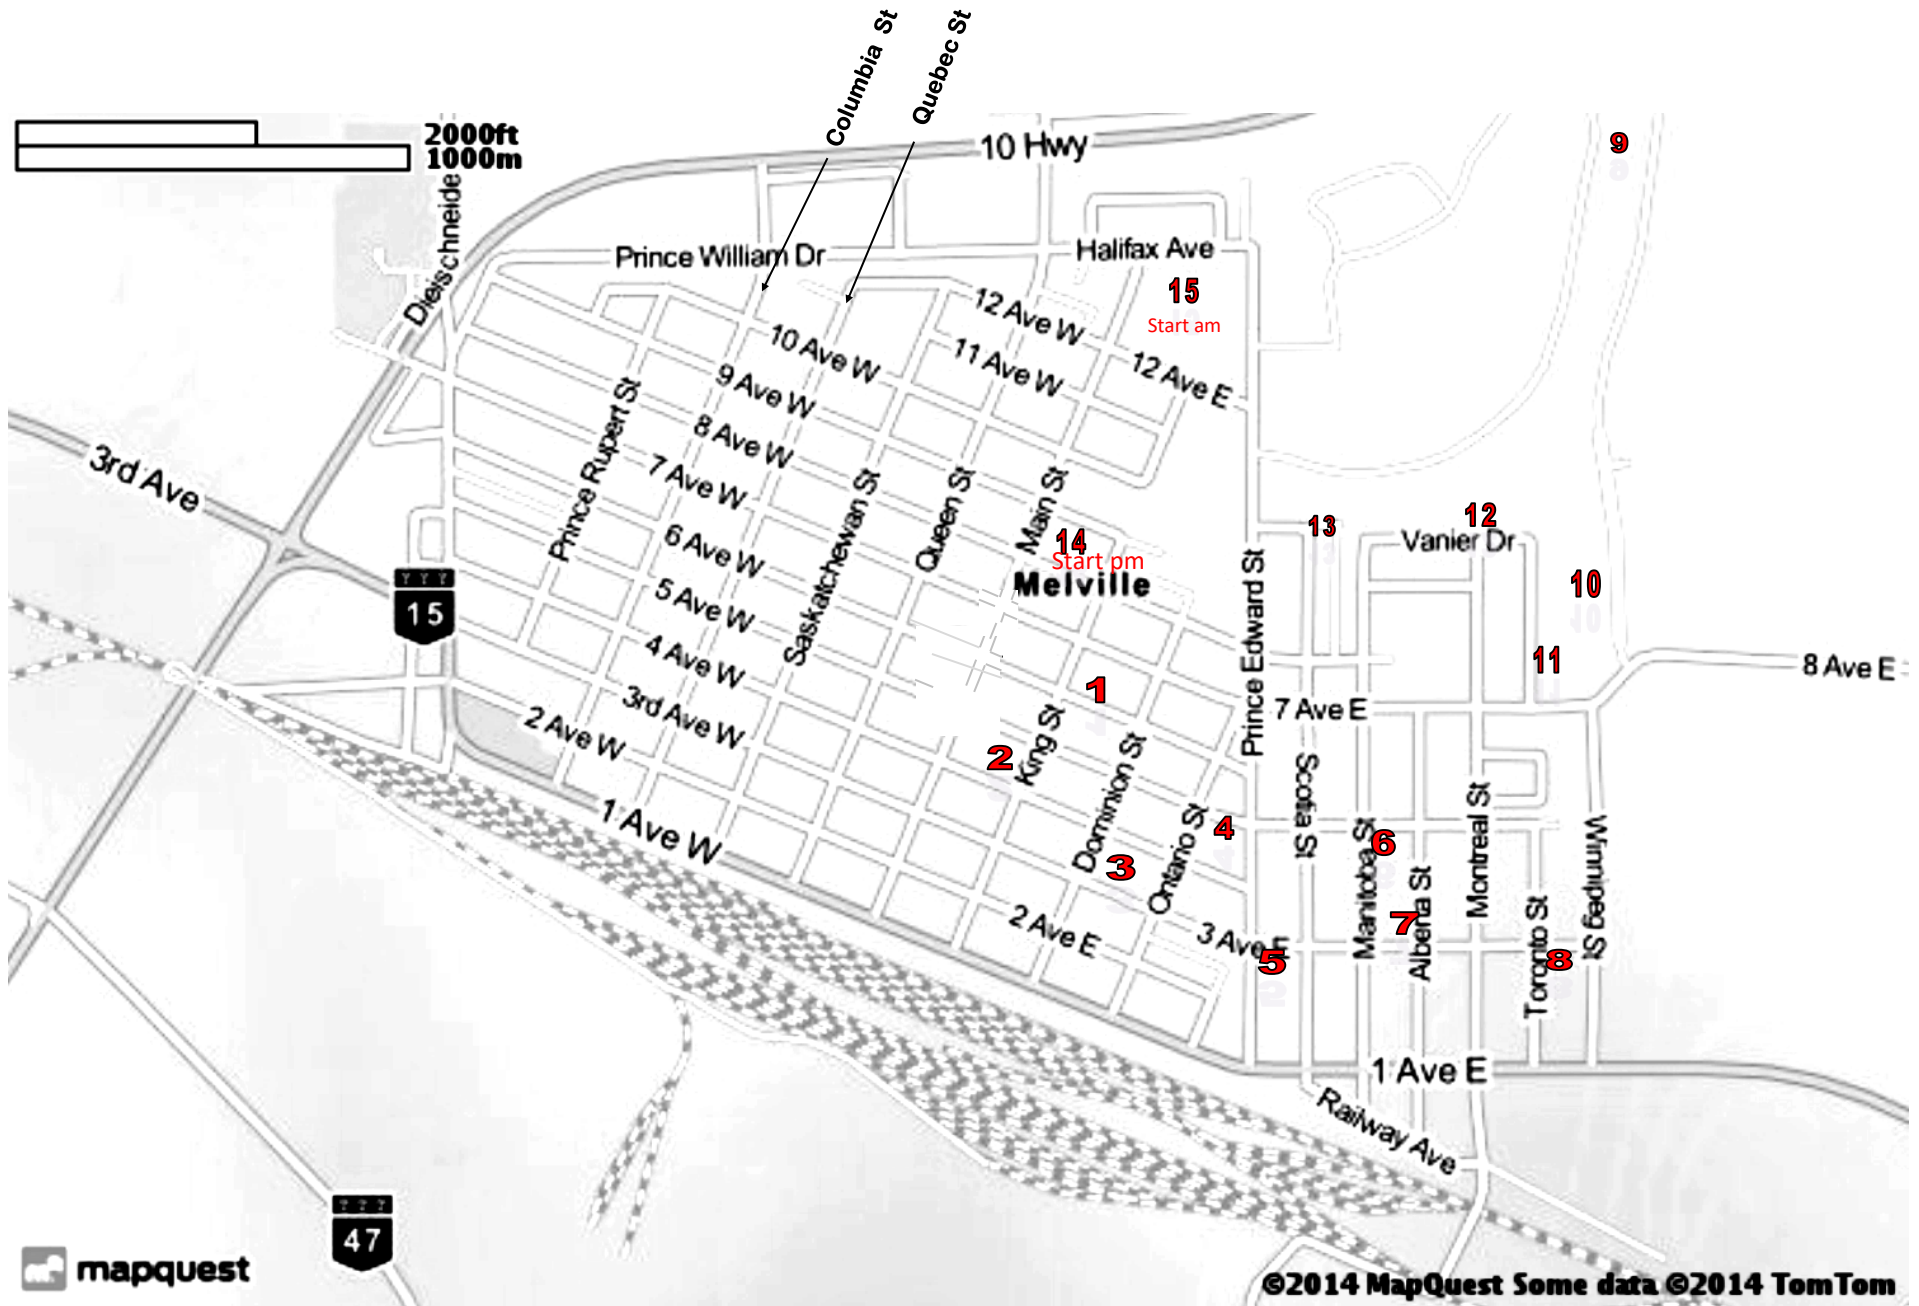

Bus Stop Text – East Route 2023 -2024 Effective Oct. 2, 2023

<u>STOP #</u>	<u>MORNING PICK-UP TIME</u>	<u>LOCATION</u>	<u>AFTER SCHOOL DROP-OFF TIME</u>
		ST HENRY'S JUNIOR ELEMENTARY SCHOOL	3:30 PM
		ST HENRY'S SENIOR ELEMENTARY SCHOOL	3:37 PM
1	8:20 AM	222 - 6th Ave. E.	3:40 PM
2	8:21 AM	4th Ave. E. & King	3:41 PM
3	8:22 AM	3rd Ave. E. & Dominion	3:42 PM
4	8:23 AM	5th Ave. E. & Ontario	3:43 PM
5	8:24 AM	3rd Ave. E. & Prince Edward	3:45PM
6	8:25AM	5th Ave. E. & Manitoba	3:46 PM
7	8:26 AM	3rd Ave. E. & Alberta	3:47 PM
8	8:27 AM	3rd Ave. E. & Toronto	3:49 PM
9	8:30 AM	45 Park Blvd.	3:51 PM
10	8:31 AM	7 Park Blvd.	3:52 PM
11	8:34 AM	7th Ave. E. Vanier	3:53 PM
12	8:35 AM	Montreal St. & Vanier Dr.	3:54 PM
13	8:37 AM	10th Ave. E. & Scotia	3:57 PM
14	8:40 AM	ST HENRY'S JUNIOR ELEMENTARY SCHOOL	4:00 PM
15	8:45 AM	ST HENRY'S SENIOR ELEMENTARY SCHOOL	4:03 PM

Christ the Teacher City Bus East Route—Melville 2023—2024